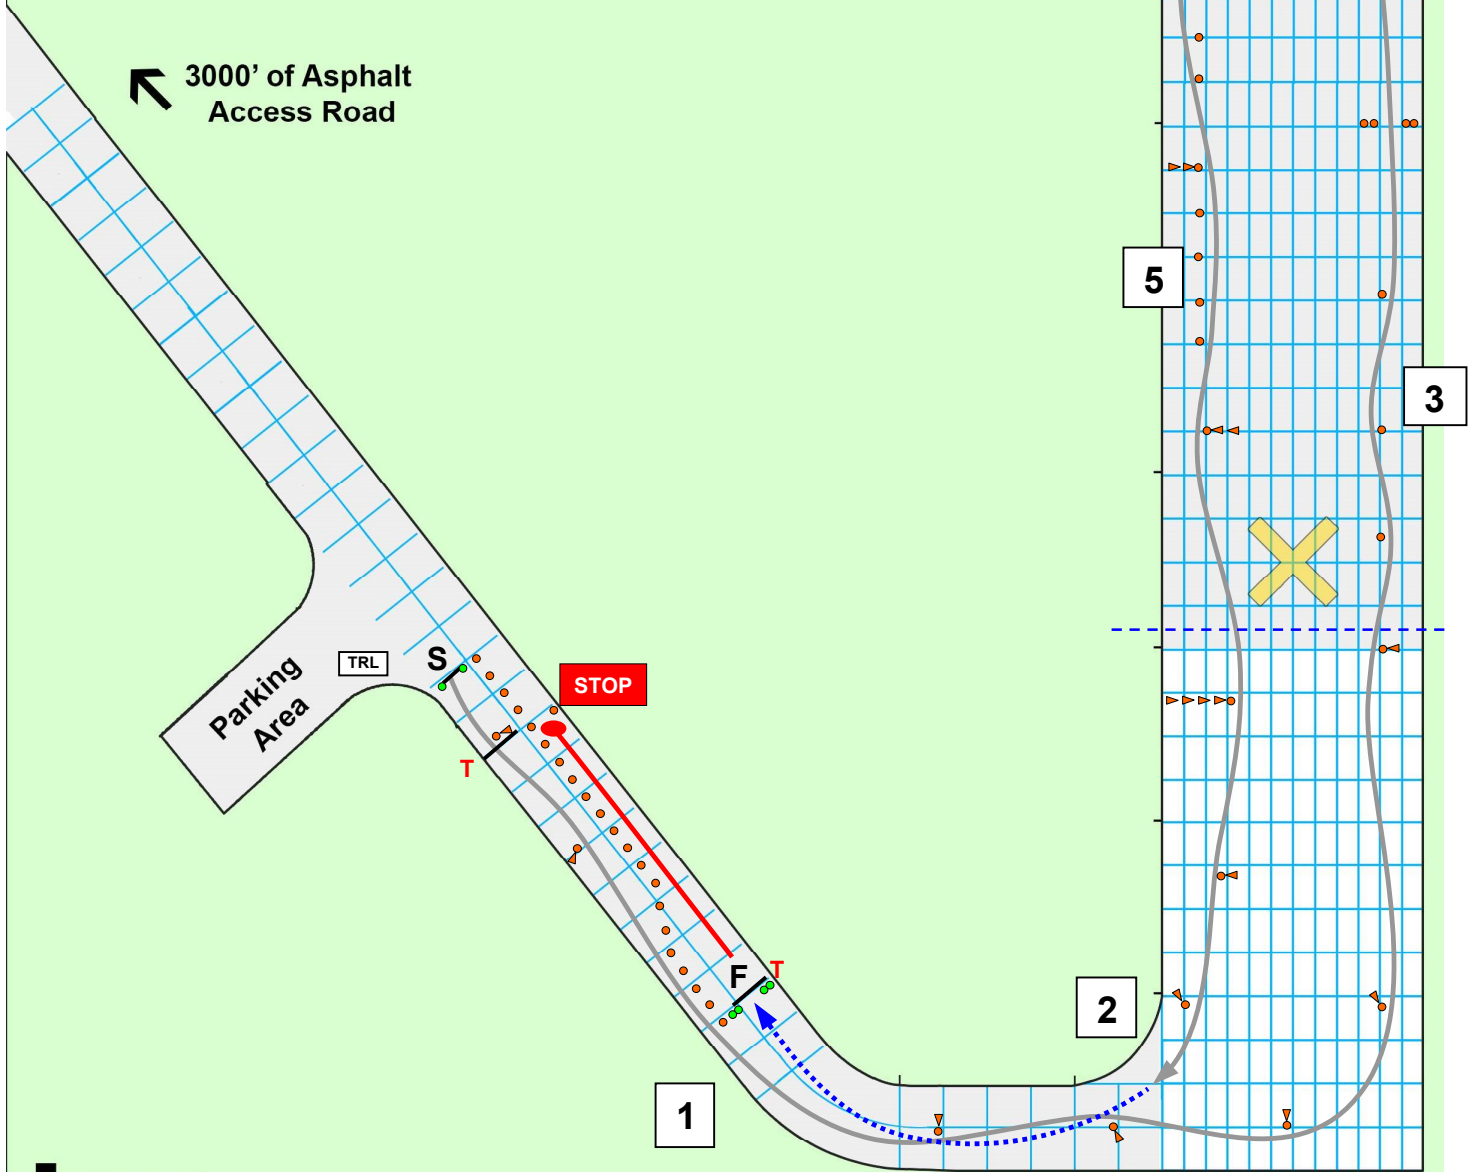

Marion County Airport  
Dunnellon, FL

■ = 12.5' x 25'