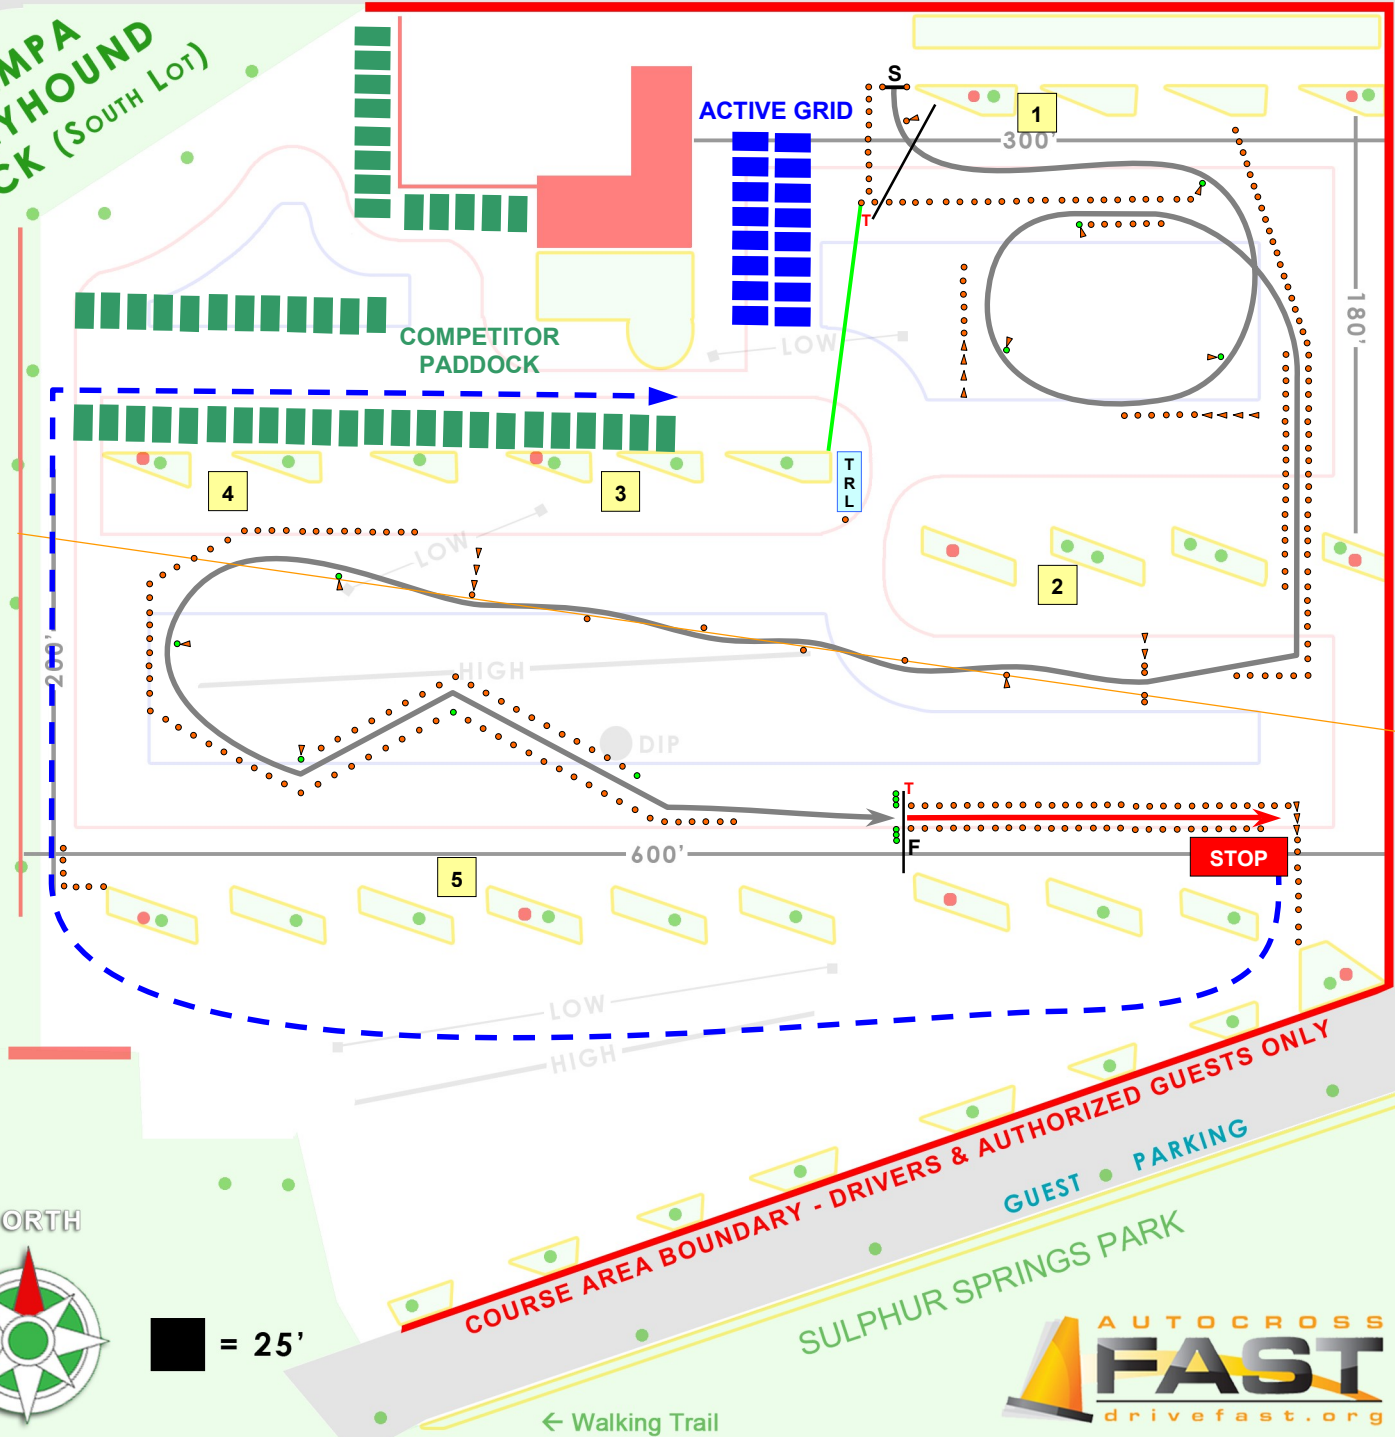

# 701 East Bird Street

I-275 North - Exit 49

TAMPA GREYHOUND TRACK (SOUTH LOT)

← ENTRANCE

**AUTHORIZED GUESTS**  
 Authorized guests are those who have signed our insurance waiver and been briefed on the safety aspects of our event. To gain access, you must be age 16 or over (minors must have a parent present) and have a valid driver's license. You will be issued a wrist-band, which you must wear in restricted areas. Authorized guests are permitted to ride with experienced FAST drivers for instructional purposes. Helmets and seat belts are required.

GUEST PARKING

GUEST PARKING

Public Pool →

**CASUAL GUESTS** - Anyone is welcome to watch our events as long as they stay behind the barriers marked in red on the map. (this includes any barricades, fences, caution tape, flags or other markings around the perimeter of the course area). The park area is not considered part of our event. The Course area is off limits, otherwise, enjoy the park. **Alcoholic beverages and other intoxicants are not permitted!**

■ = 25'

COURSE AREA BOUNDARY - DRIVERS & AUTHORIZED GUESTS ONLY

SULPHUR SPRINGS PARK

← Walking Trail