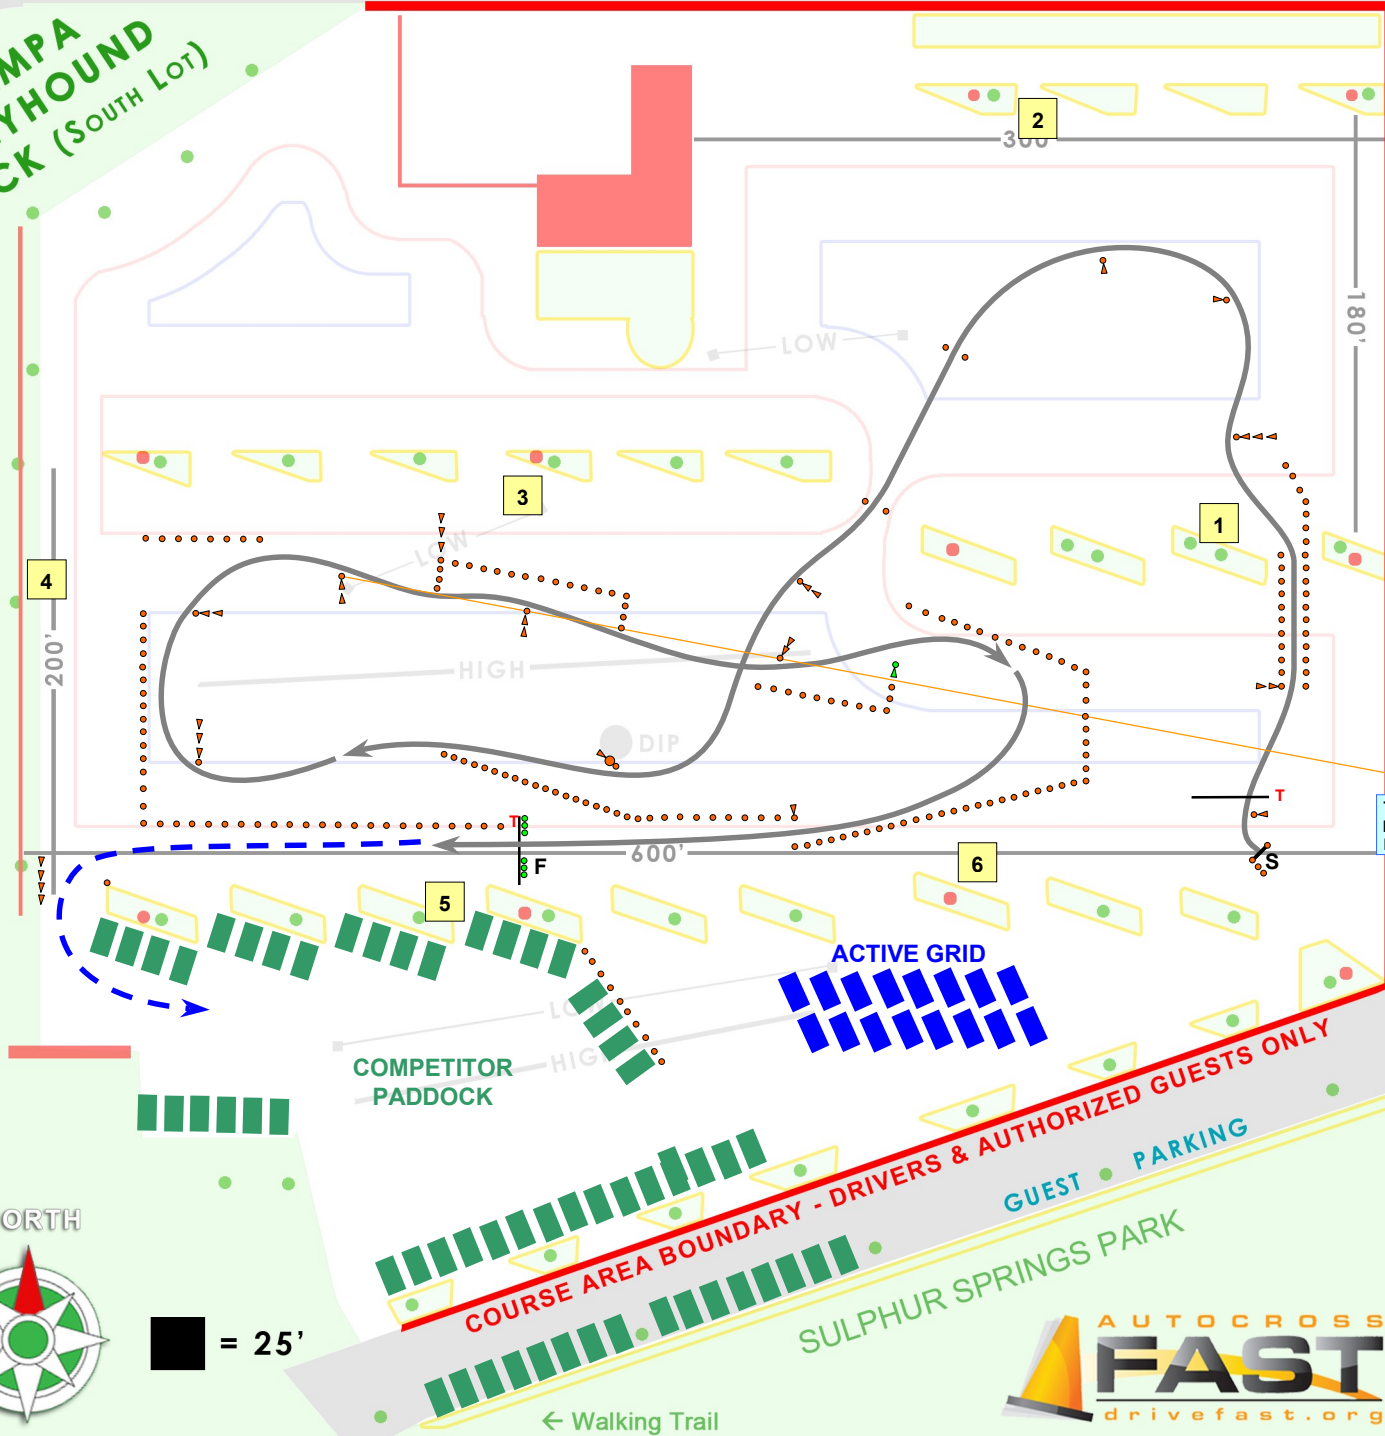

# 701 East Bird Street

I-275 North - Exit 49

TAMPA GREYHOUND TRACK (SOUTH LOT)

← ENTRANCE

**AUTHORIZED GUESTS**  
 Authorized guests are those who have signed our insurance waiver and been briefed on the safety aspects of our event. To gain access, you must be age 16 or over (minors must have a parent present) and have a valid driver's license. You will be issued a wrist-band, which you must wear in restricted areas. Authorized guests are permitted to ride with experienced FAST drivers for instructional purposes. Helmets and seat belts are required.

GUEST PARKING

GUEST PARKING

Public Pool →

**CASUAL GUESTS** - Anyone is welcome to watch our events as long as they stay behind the barriers marked in red on the map. (this includes any barricades, fences, caution tape, flags or other markings around the perimeter of the course area). The park area is not considered part of our event. The Course area is off limits, otherwise, enjoy the park. **Alcoholic beverages and other intoxicants are not permitted!**

■ = 25'

← Walking Trail