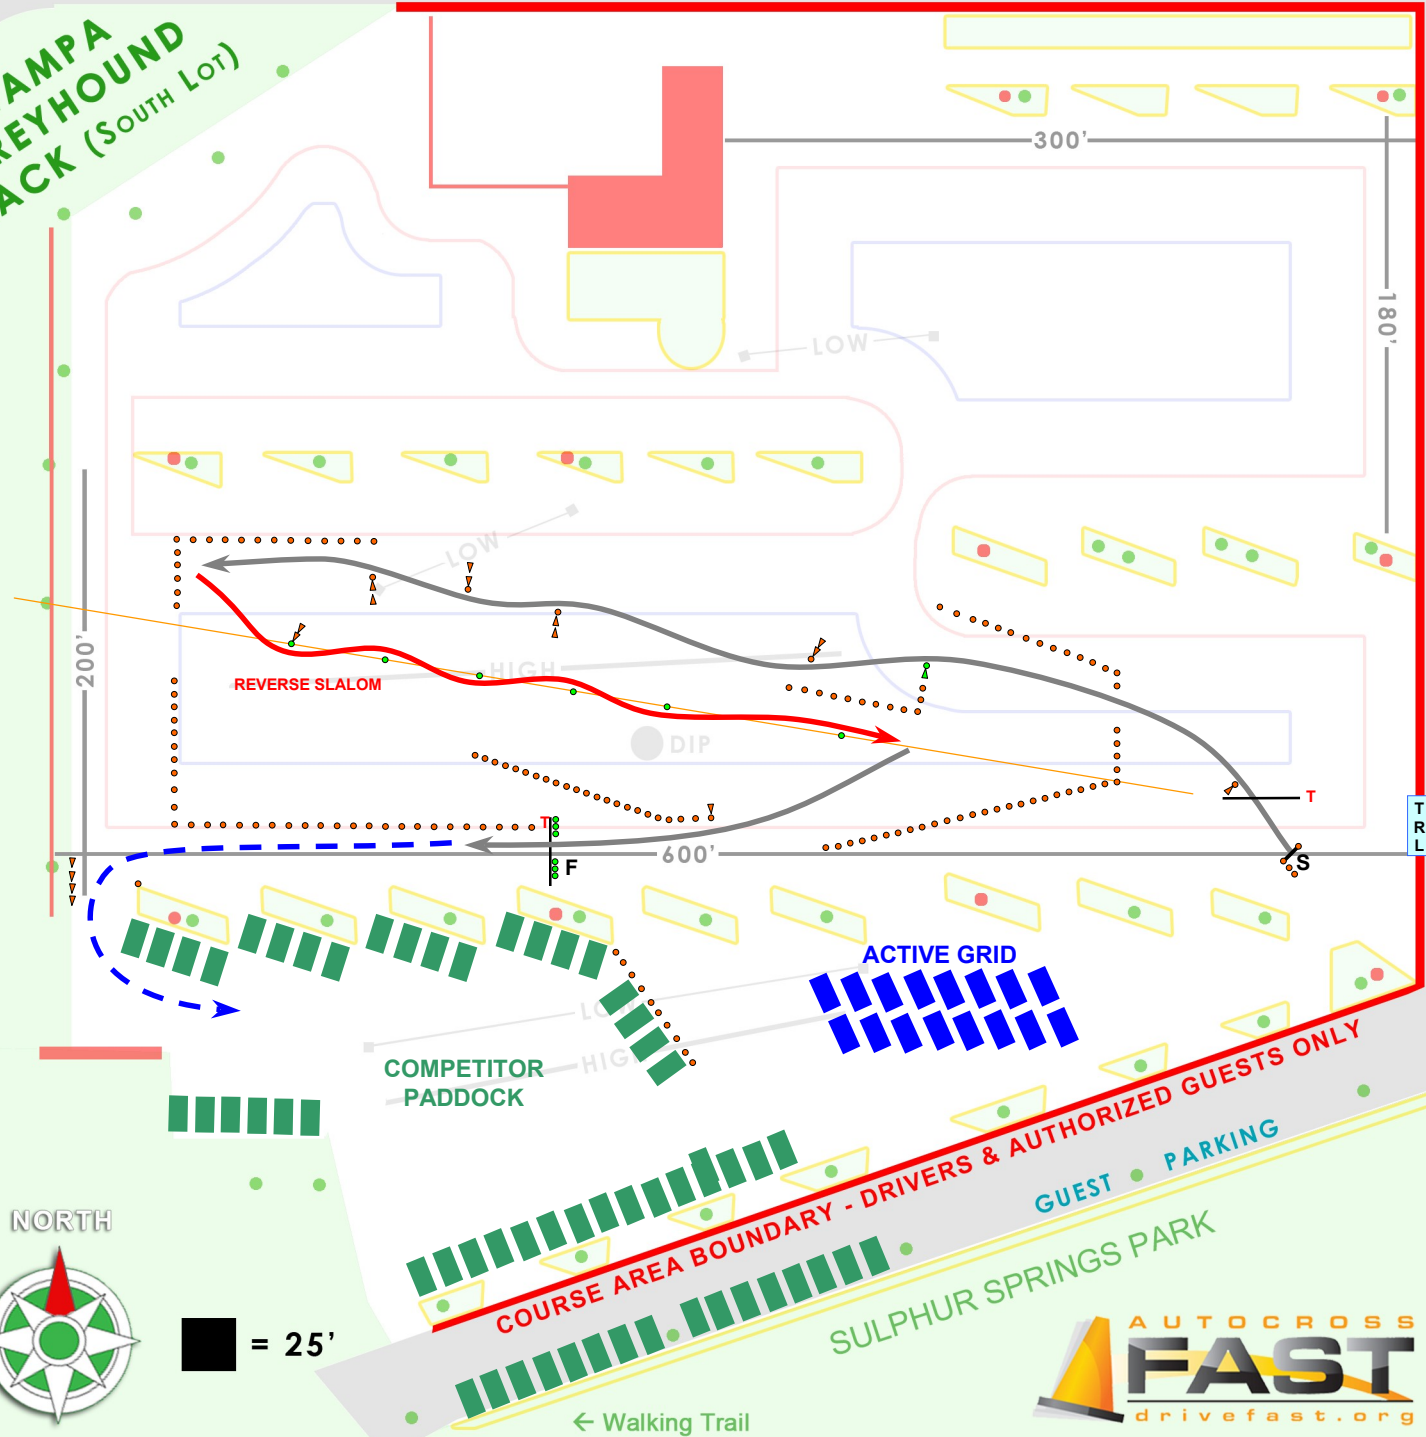

701 East Bird Street

I-275 North - Exit 49

TAMPA GREYHOUND TRACK (SOUTH LOT)

← ENTRANCE

AUTHORIZED GUESTS
 Authorized guests are those who have signed our insurance waiver and been briefed on the safety aspects of our event. To gain access, you must be age 16 or over (minors must have a parent present) and have a valid driver's license. You will be issued a wrist-band, which you must wear in restricted areas. Authorized guests are permitted to ride with experienced FAST drivers for instructional purposes. Helmets and seat belts are required.

GUEST PARKING

GUEST PARKING

Public Pool →

CASUAL GUESTS - Anyone is welcome to watch our events as long as they stay behind the barriers marked in red on the map. (this includes any barricades, fences, caution tape, flags or other markings around the perimeter of the course area). The park area is not considered part of our event. The Course area is off limits, otherwise, enjoy the park. **Alcoholic beverages and other intoxicants are not permitted!**

■ = 25'

← Walking Trail