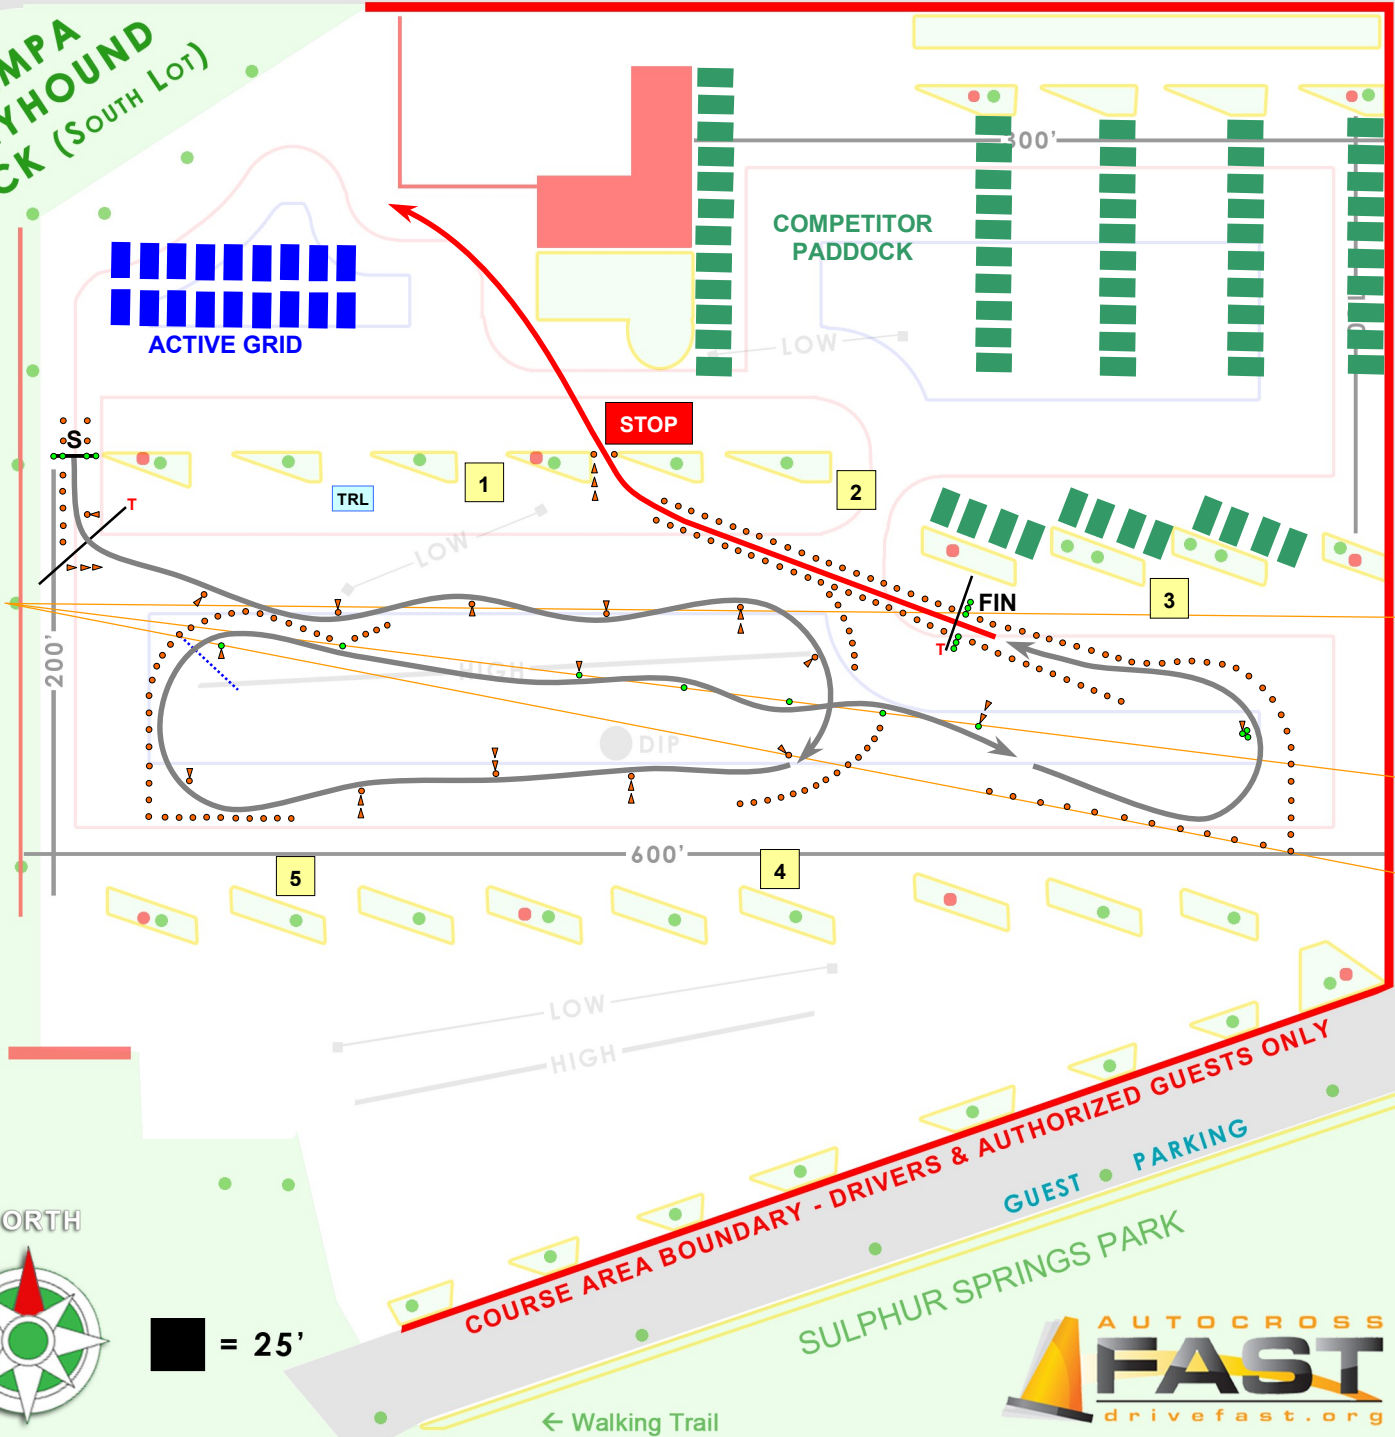

701 East Bird Street

I-275 North - Exit 49

TAMPA GREYHOUND TRACK (SOUTH LOT)

← ENTRANCE

AUTHORIZED GUESTS
 Authorized guests are those who have signed our insurance waiver and been briefed on the safety aspects of our event. To gain access, you must be age 16 or over (minors must have a parent present) and have a valid driver's license. You will be issued a wrist-band, which you must wear in restricted areas. Authorized guests are permitted to ride with experienced FAST drivers for instructional purposes. Helmets and seat belts are required.

GUEST PARKING

GUEST PARKING

Public Pool →

CASUAL GUESTS - Anyone is welcome to watch our events as long as they stay behind the barriers marked in red on the map. (this includes any barricades, fences, caution tape, flags or other markings around the perimeter of the course area). The park area is not considered part of our event. The Course area is off limits, otherwise, enjoy the park. **Alcoholic beverages and other intoxicants are not permitted!**

■ = 25'

COURSE AREA BOUNDARY - DRIVERS & AUTHORIZED GUESTS ONLY

SULPHUR SPRINGS PARK

← Walking Trail