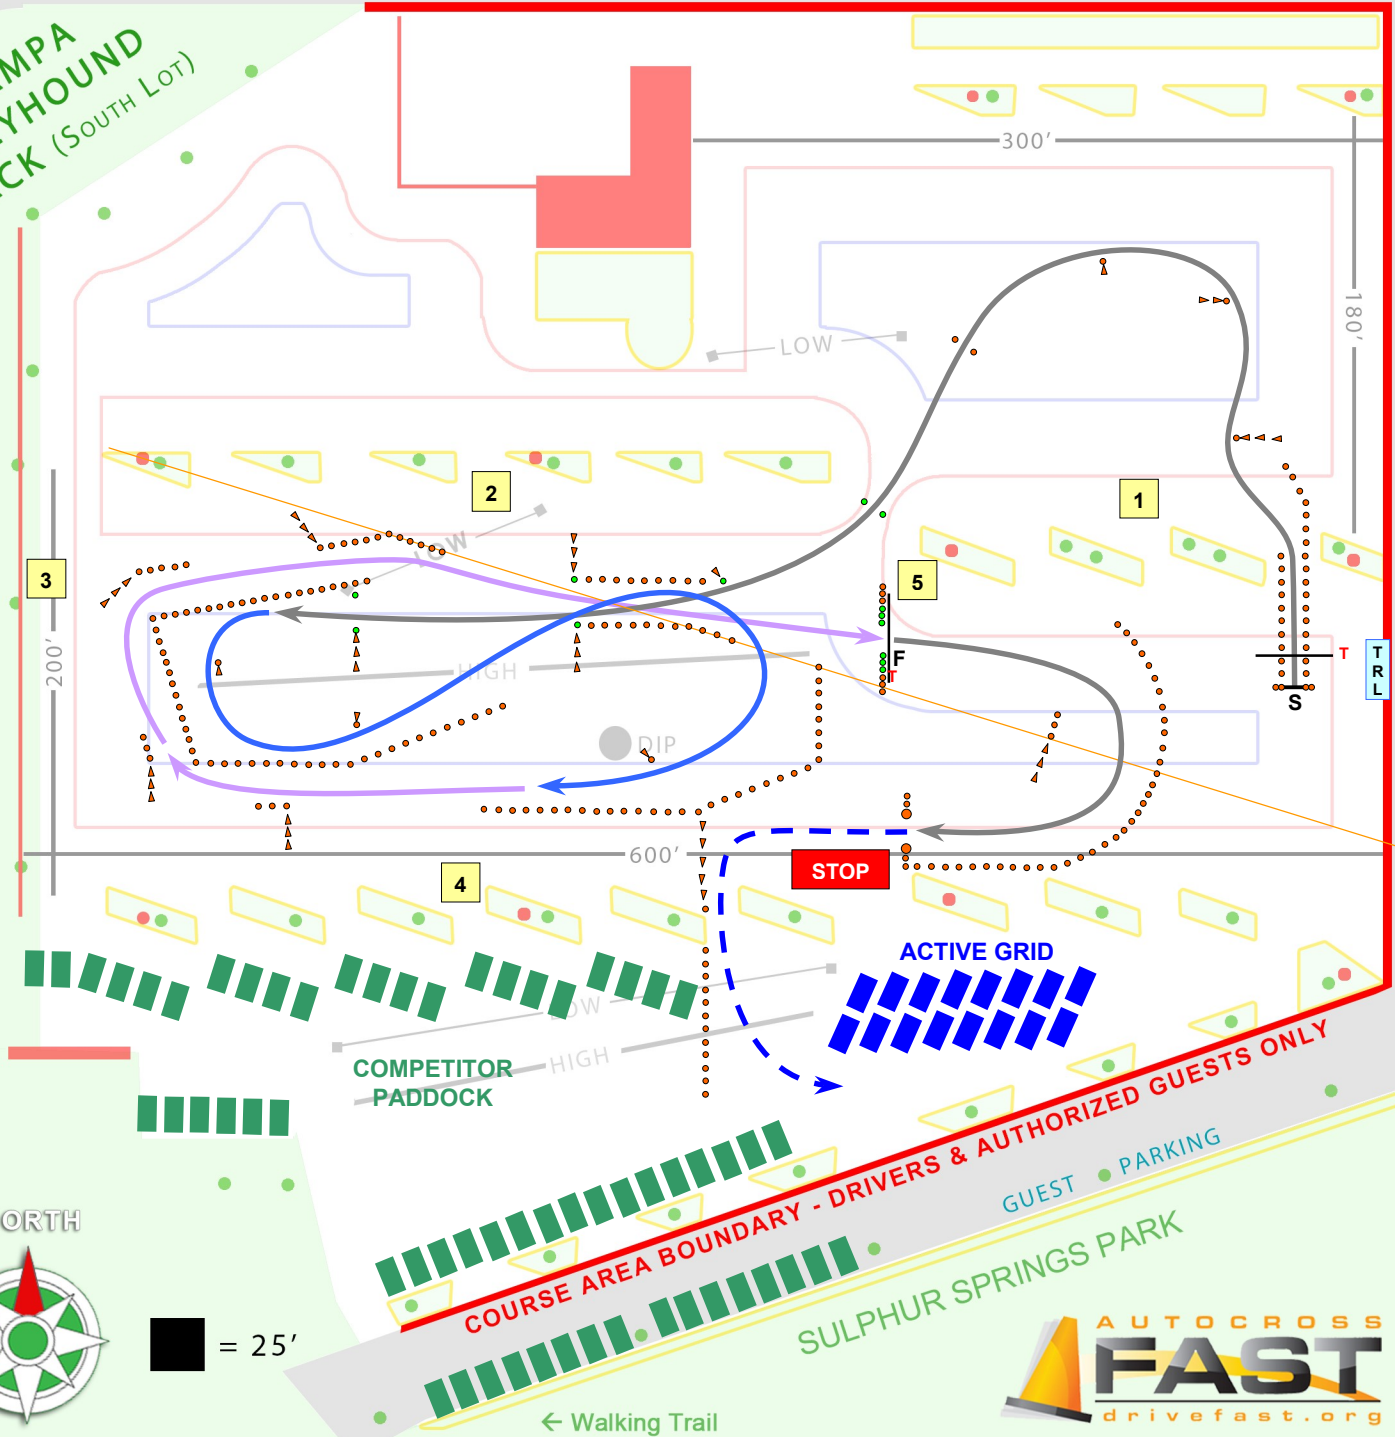

701 East Bird Street

I-275 North - Exit 49

TAMPA GREYHOUND TRACK (SOUTH LOT)

← ENTRANCE

■ = 25'

AUTHORIZED GUESTS
 Authorized guests are those who have signed our insurance waiver and been briefed on the safety aspects of our event. To gain access, you must be age 16 or over (minors must have a parent present) and have a valid driver's license. You will be issued a wrist-band, which you must wear in restricted areas. Authorized guests are permitted to ride with experienced FAST drivers for instructional purposes. Helmets and seat belts are required.

GUEST PARKING

GUEST PARKING

Public Pool →

CASUAL GUESTS - Anyone is welcome to watch our events as long as they stay behind the barriers marked in red on the map. (this includes any barricades, fences, caution tape, flags or other markings around the perimeter of the course area). The park area is not considered part of our event. The Course area is off limits, otherwise, enjoy the park. **Alcoholic beverages and other intoxicants are not permitted!**

COURSE AREA BOUNDARY - DRIVERS & AUTHORIZED GUESTS ONLY

SULPHUR SPRINGS PARK

← Walking Trail