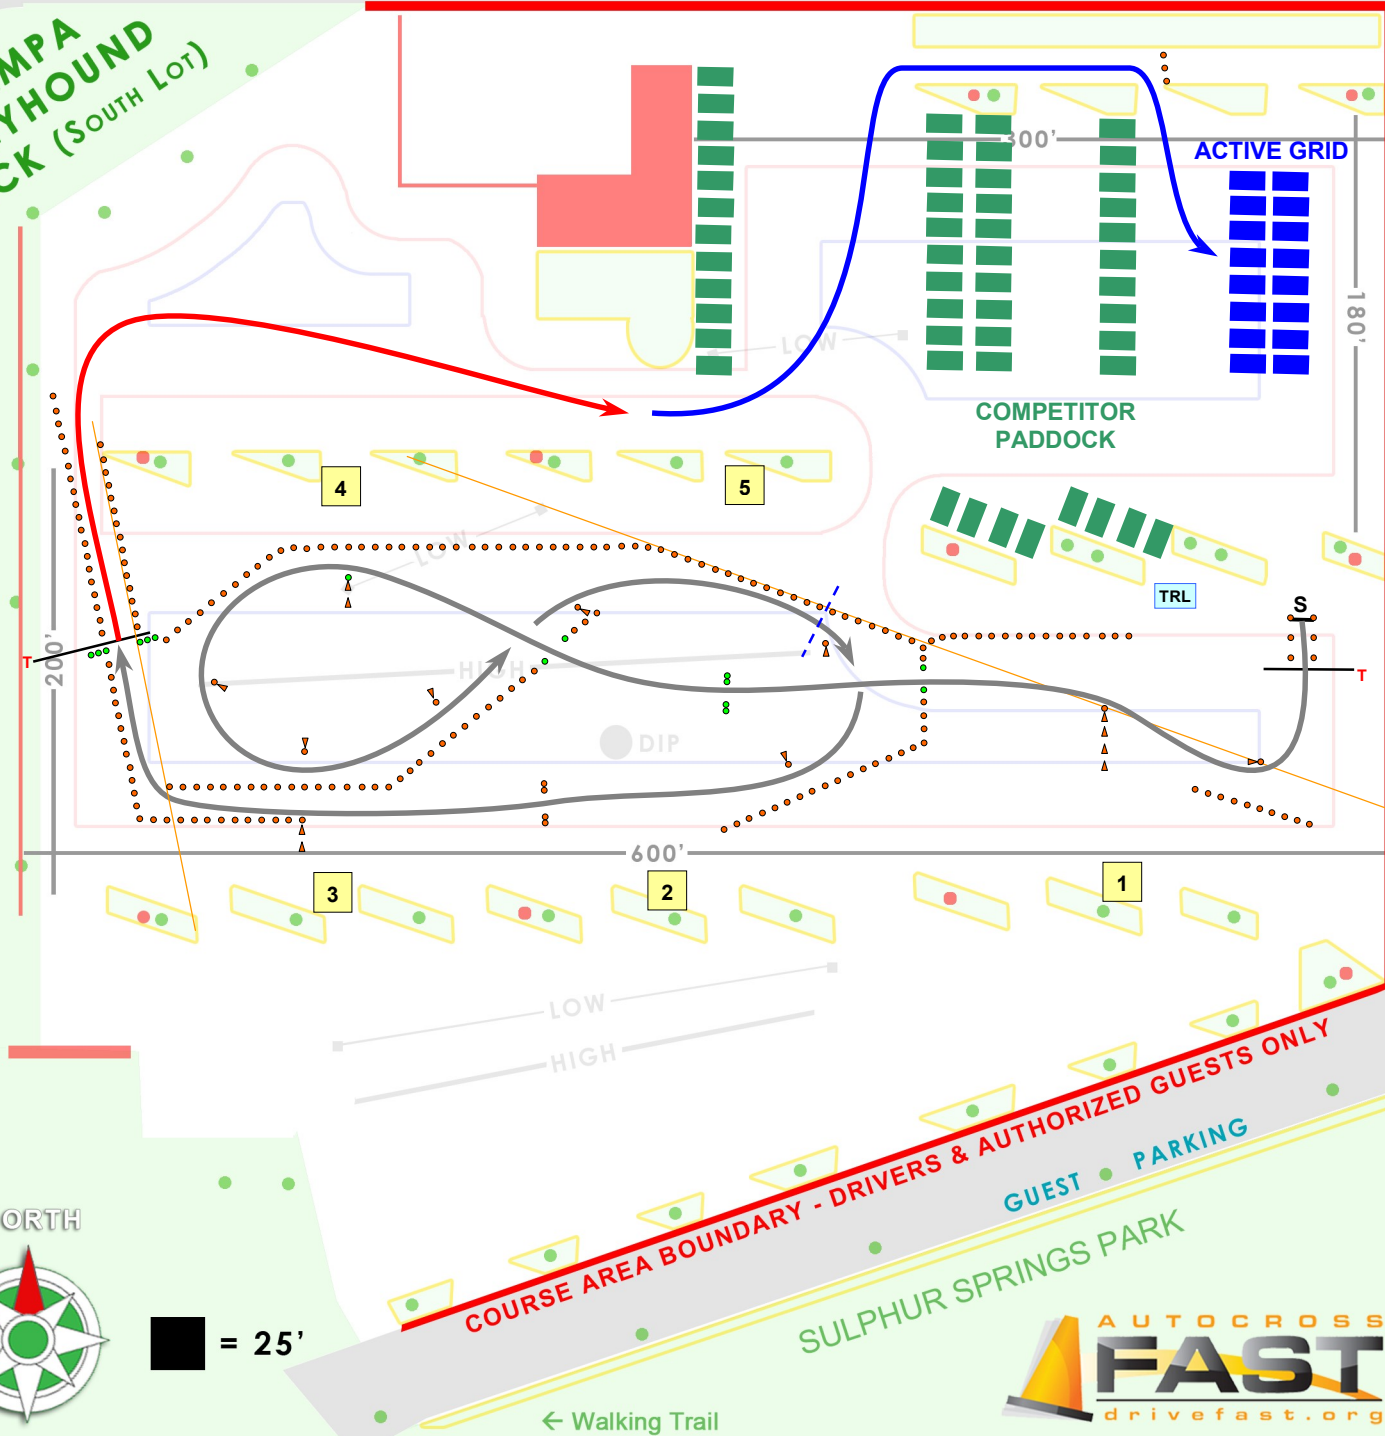

701 East Bird Street

I-275 North - Exit 49

TAMPA GREYHOUND TRACK (SOUTH LOT)

← ENTRANCE

AUTHORIZED GUESTS
 Authorized guests are those who have signed our insurance waiver and been briefed on the safety aspects of our event. To gain access, you must be age 16 or over (minors must have a parent present) and have a valid driver's license. You will be issued a wrist-band, which you must wear in restricted areas. Authorized guests are permitted to ride with experienced FAST drivers for instructional purposes. Helmets and seat belts are required.

GUEST PARKING

GUEST PARKING

Public Pool →

CASUAL GUESTS - Anyone is welcome to watch our events as long as they stay behind the barriers marked in red on the map. (this includes any barricades, fences, caution tape, flags or other markings around the perimeter of the course area). The park area is not considered part of our event. The Course area is off limits, otherwise, enjoy the park. **Alcoholic beverages and other intoxicants are not permitted!**

■ = 25'

COURSE AREA BOUNDARY - DRIVERS & AUTHORIZED GUESTS ONLY

SULPHUR SPRINGS PARK

← Walking Trail