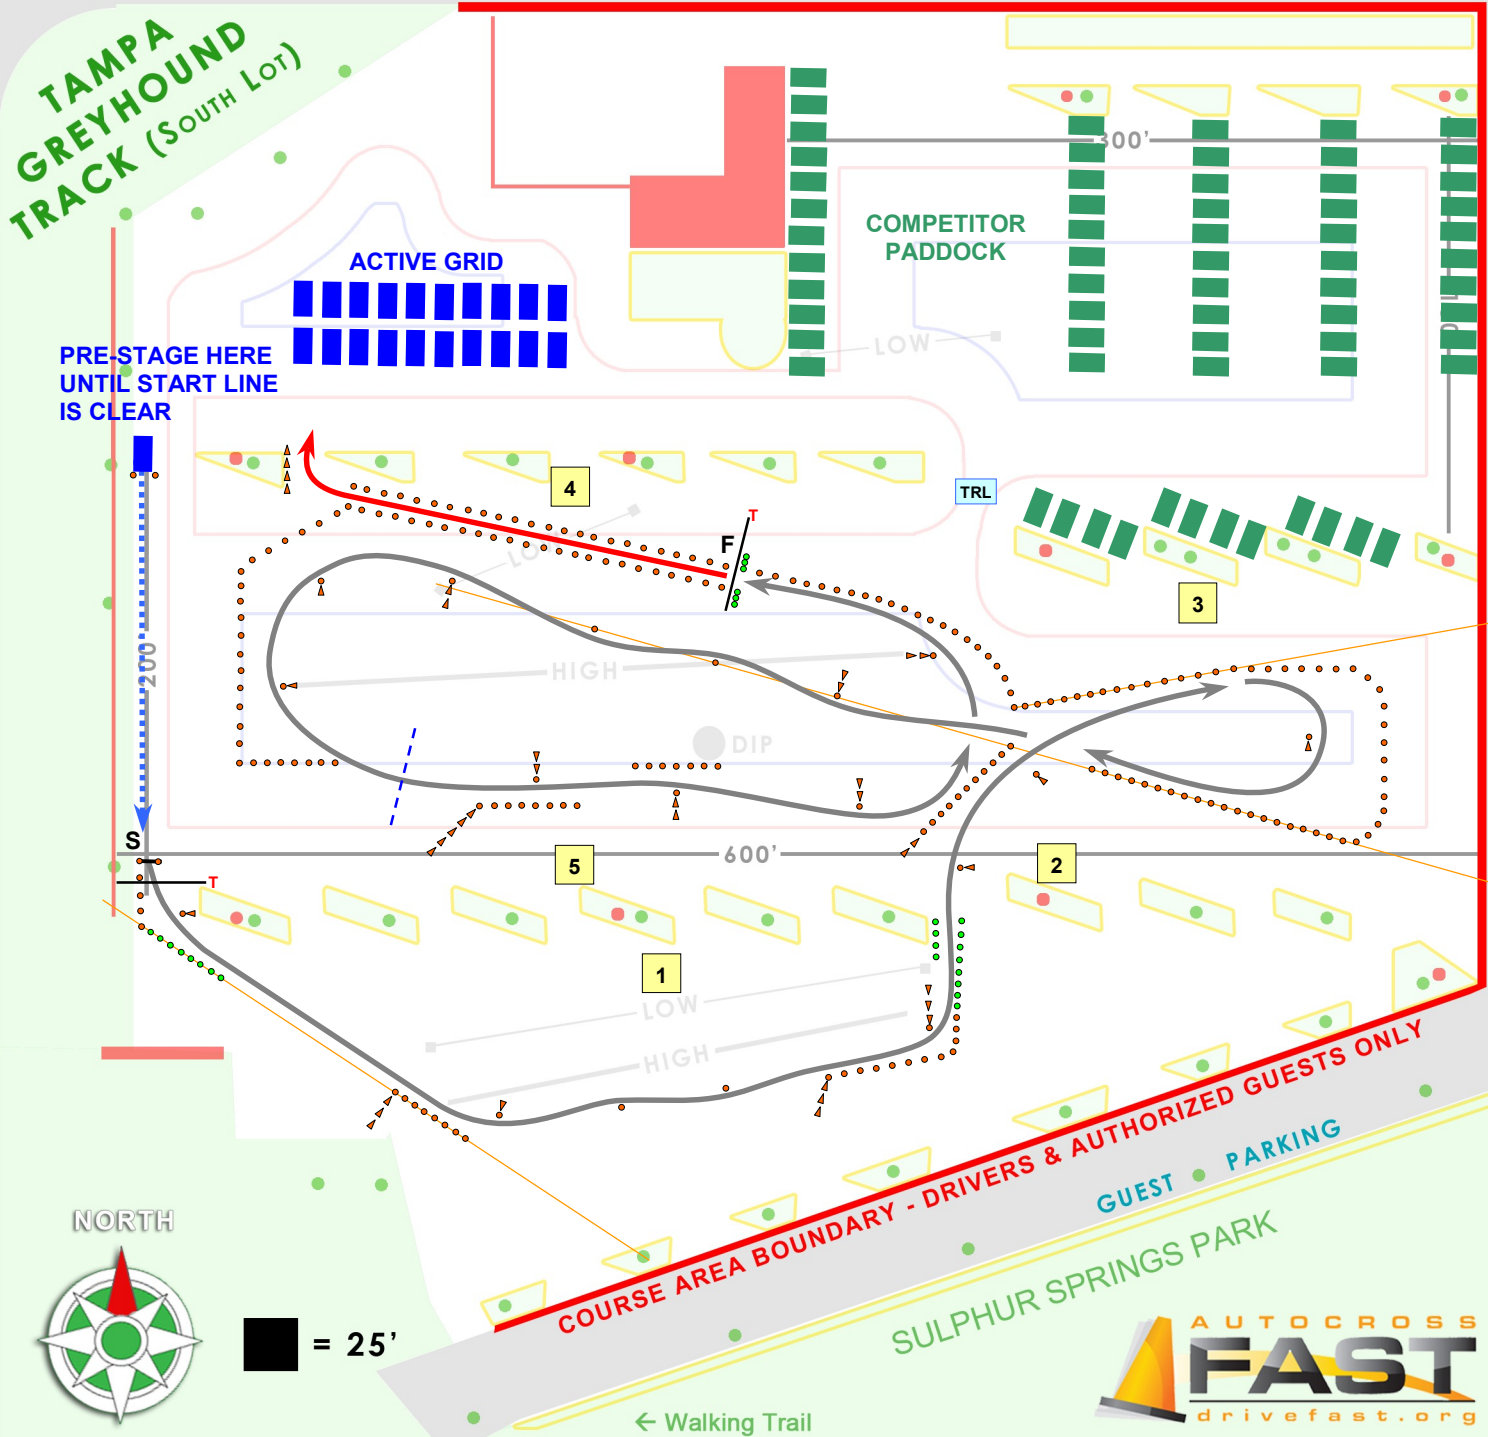

701 East Bird Street

I-275 North - Exit 49

TAMPA GREYHOUND TRACK (SOUTH LOT)

← ENTRANCE

AUTHORIZED GUESTS
 Authorized guests are those who have signed our insurance waiver and been briefed on the safety aspects of our event. To gain access, you must be age 16 or over (minors must have a parent present) and have a valid driver's license. You will be issued a wrist-band, which you must wear in restricted areas. Authorized guests are permitted to ride with experienced FAST drivers for instructional purposes. Helmets and seat belts are required.

GUEST PARKING

GUEST PARKING

Public Pool →

CASUAL GUESTS - Anyone is welcome to watch our events as long as they stay behind the barriers marked in red on the map. (this includes any barricades, fences, caution tape, flags or other markings around the perimeter of the course area). The park area is not considered part of our event. The Course area is off limits, otherwise, enjoy the park. **Alcoholic beverages and other intoxicants are not permitted!**

COURSE AREA BOUNDARY - DRIVERS & AUTHORIZED GUESTS ONLY

← Walking Trail