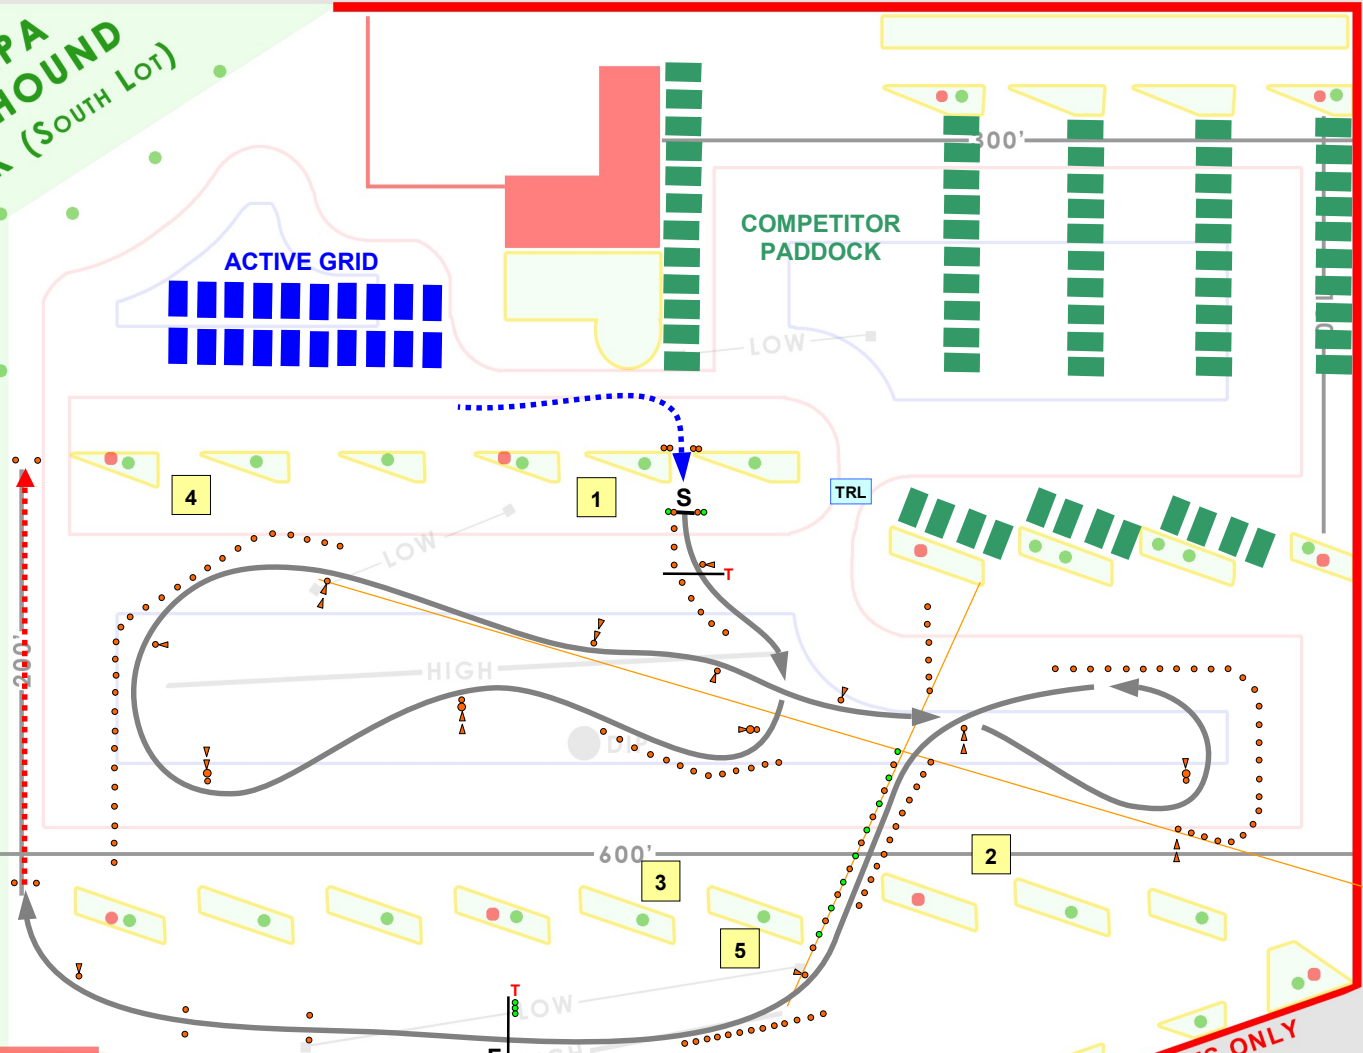

701 East Bird Street

I-275 North - Exit 49

TAMPA GREYHOUND TRACK (SOUTH LOT)

RETURN TO GRID WHEN A CAR IS NOT COMING TOWARD YOU!

NORTH

■ = 25'

COURSE AREA BOUNDARY - DRIVERS & AUTHORIZED GUESTS ONLY

SULPHUR SPRINGS PARK

← Walking Trail

← ENTRANCE

AUTHORIZED GUESTS

Authorized guests are those who have signed our insurance waiver and been briefed on the safety aspects of our event. To gain access, you must be age 16 or over (minors must have a parent present) and have a valid driver's license. You will be issued a wrist-band, which you must wear in restricted areas. Authorized guests are permitted to ride with experienced FAST drivers for instructional purposes. Helmets and seat belts are required.

GUEST PARKING

GUEST PARKING

Public Pool →

CASUAL GUESTS - Anyone is welcome to watch our events as long as they stay behind the barriers marked in red on the map. (this includes any barricades, fences, caution tape, flags or other markings around the perimeter of the course area). The park area is not considered part of our event. The Course area is off limits, otherwise, enjoy the park. **Alcoholic beverages and other intoxicants are not permitted!**