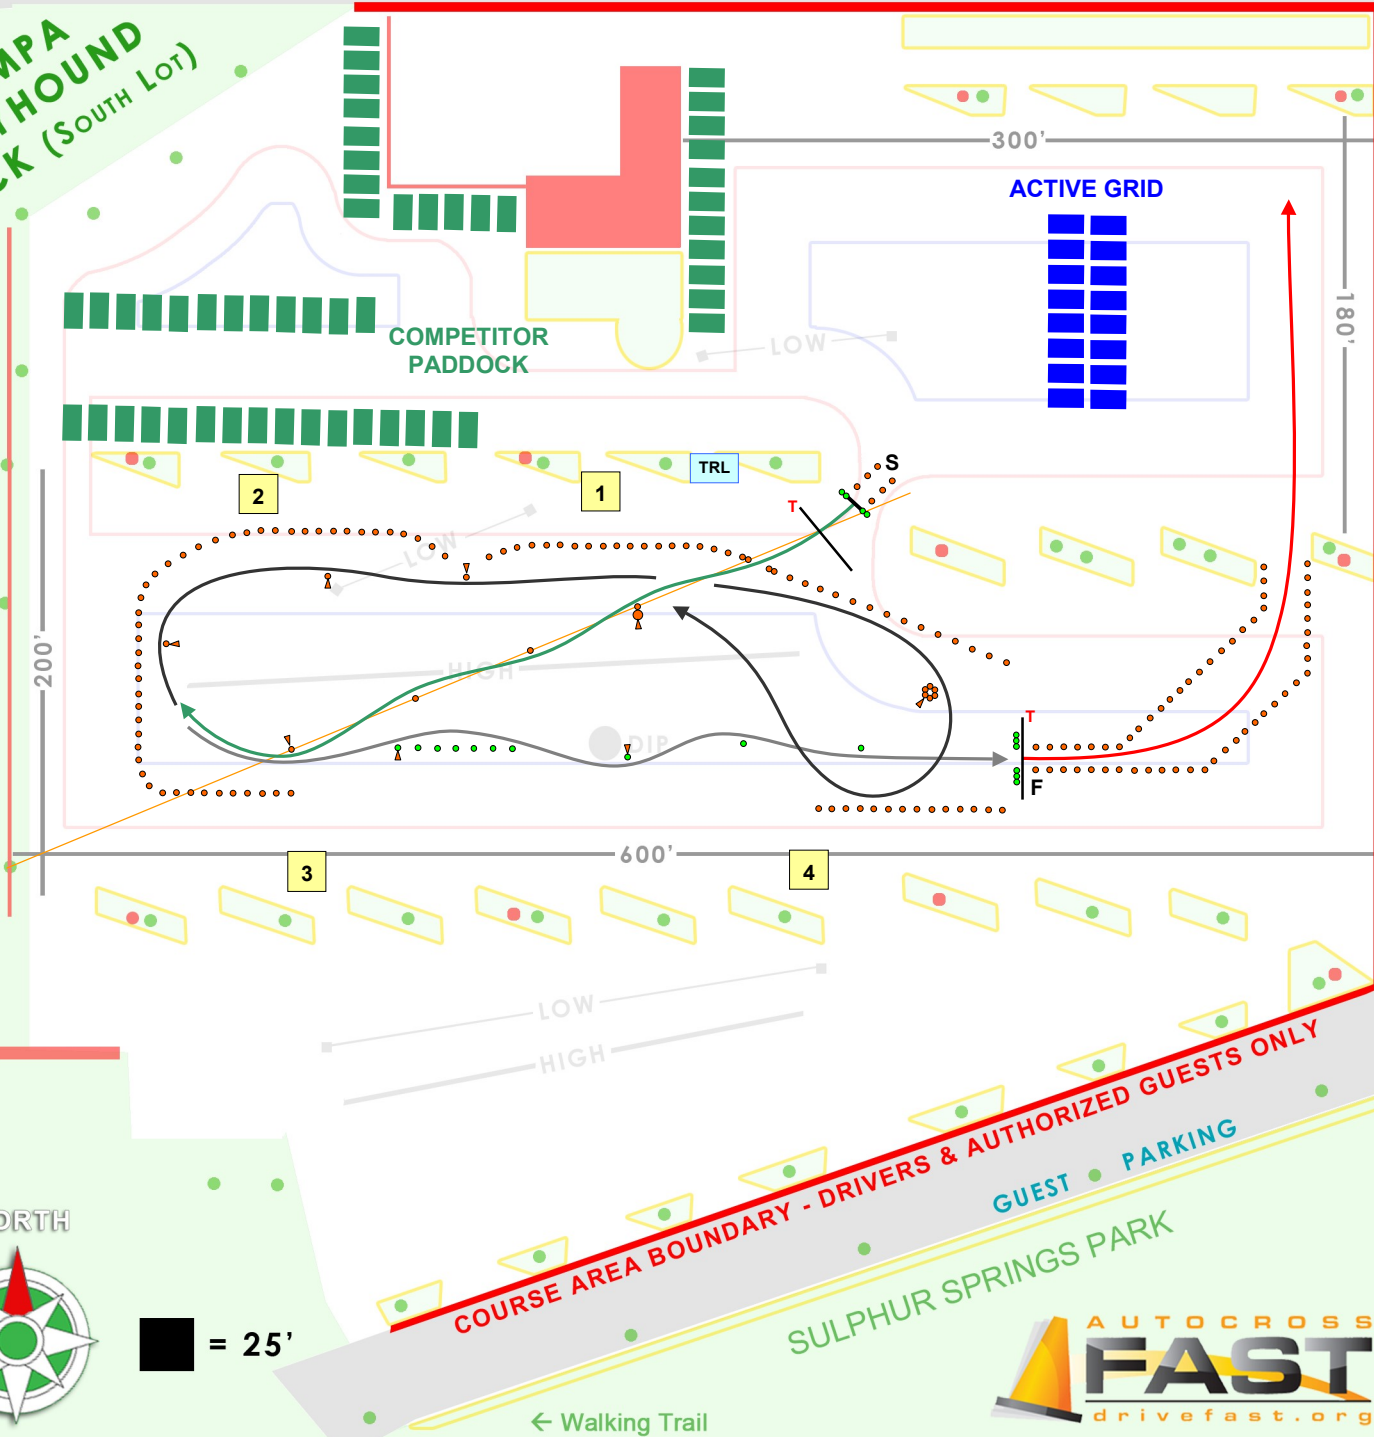

# 701 East Bird Street

I-275 North - Exit 49

TAMPA GREYHOUND TRACK (SOUTH LOT)

← ENTRANCE

**AUTHORIZED GUESTS**  
 Authorized guests are those who have signed our insurance waiver and been briefed on the safety aspects of our event. To gain access, you must be age 16 or over (minors must have a parent present) and have a valid driver's license. You will be issued a wrist-band, which you must wear in restricted areas. Authorized guests are permitted to ride with experienced FAST drivers for instructional purposes. Helmets and seat belts are required.

GUEST PARKING

GUEST PARKING

Public Pool →

**CASUAL GUESTS** - Anyone is welcome to watch our events as long as they stay behind the barriers marked in red on the map. (this includes any barricades, fences, caution tape, flags or other markings around the perimeter of the course area). The park area is not considered part of our event. The Course area is off limits, otherwise, enjoy the park. **Alcoholic beverages and other intoxicants are not permitted!**

■ = 25'

← Walking Trail

COURSE AREA BOUNDARY - DRIVERS & AUTHORIZED GUESTS ONLY

GUEST PARKING

SULPHUR SPRINGS PARK