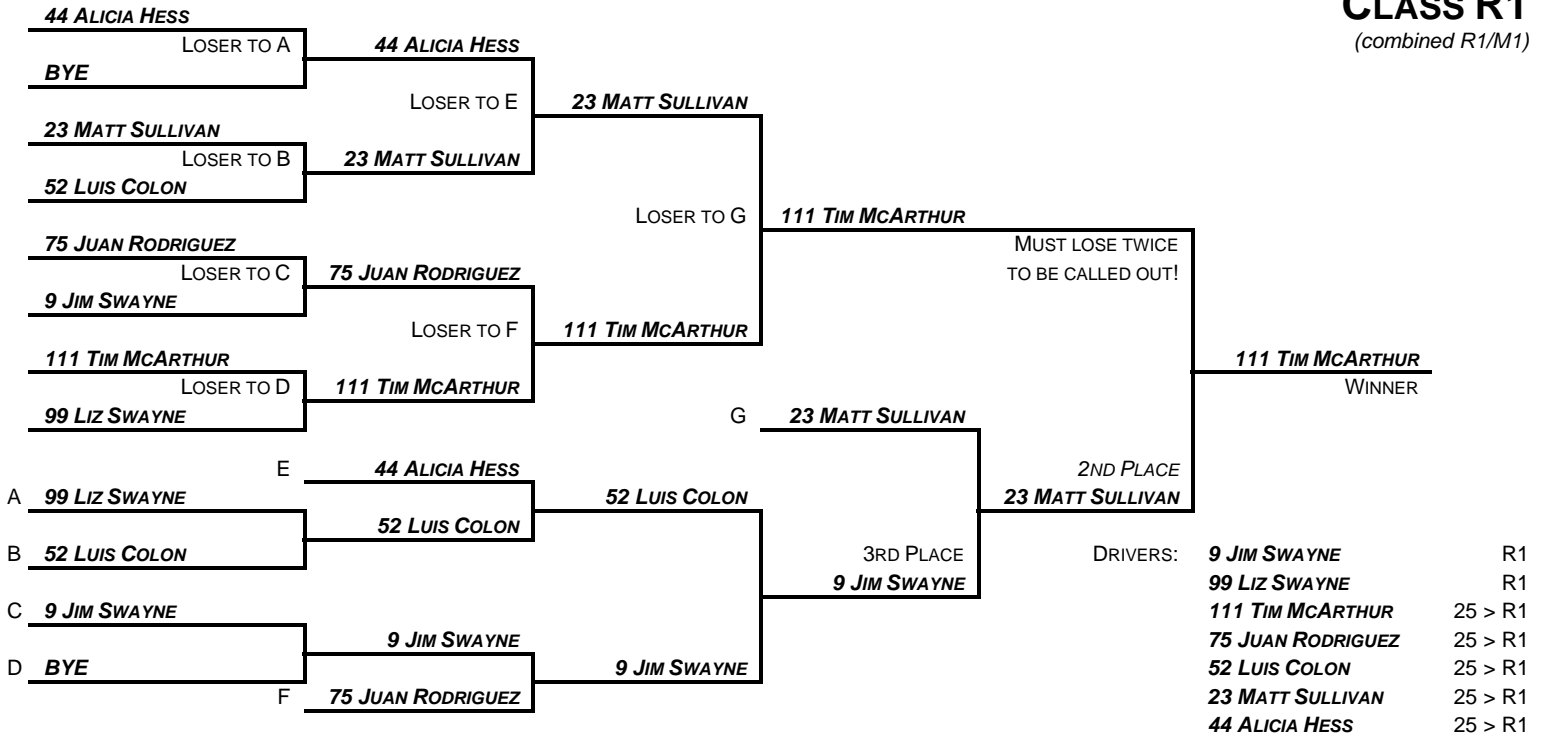

CLASS R1
(combined R1/M1)