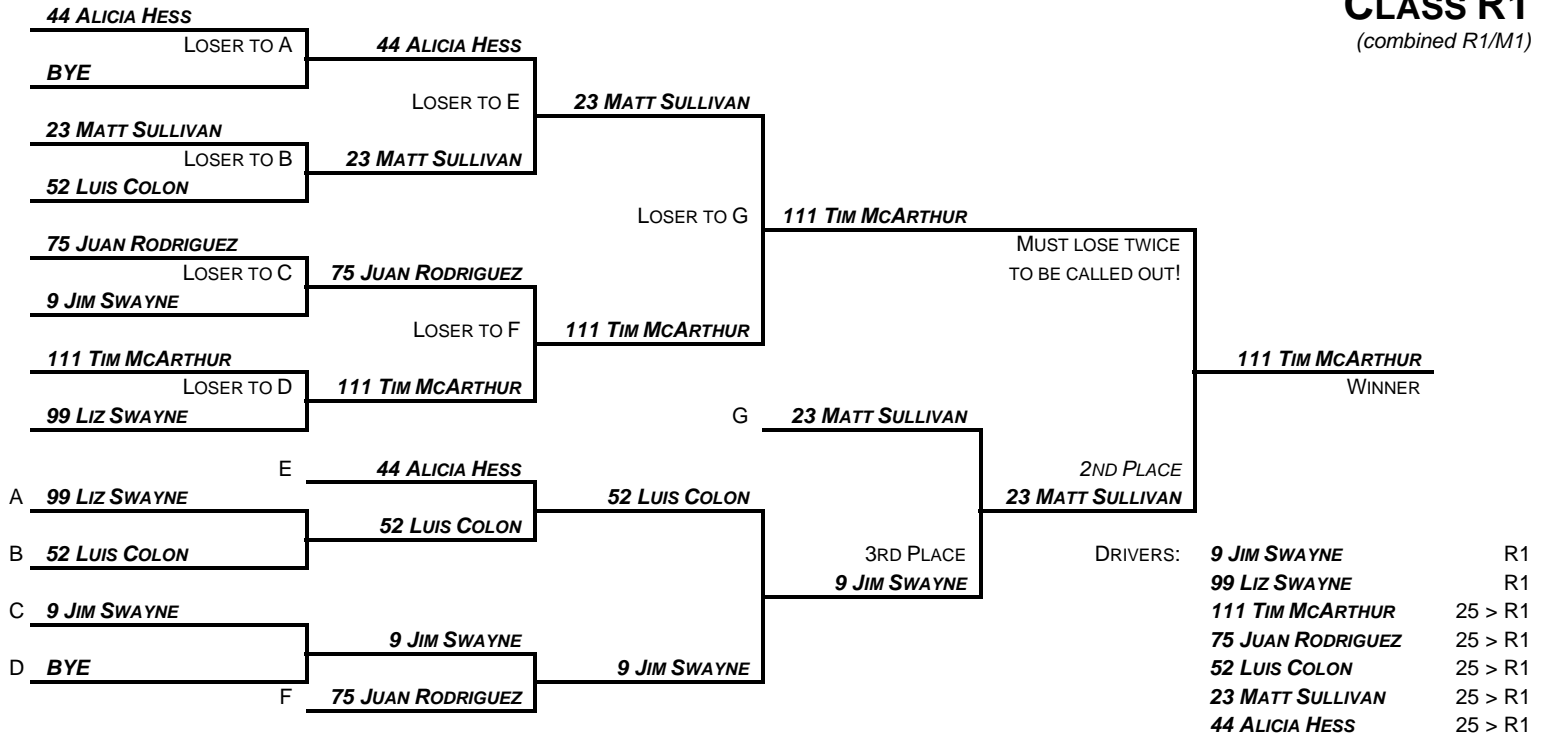

CLASS R1

(combined R1/M1)