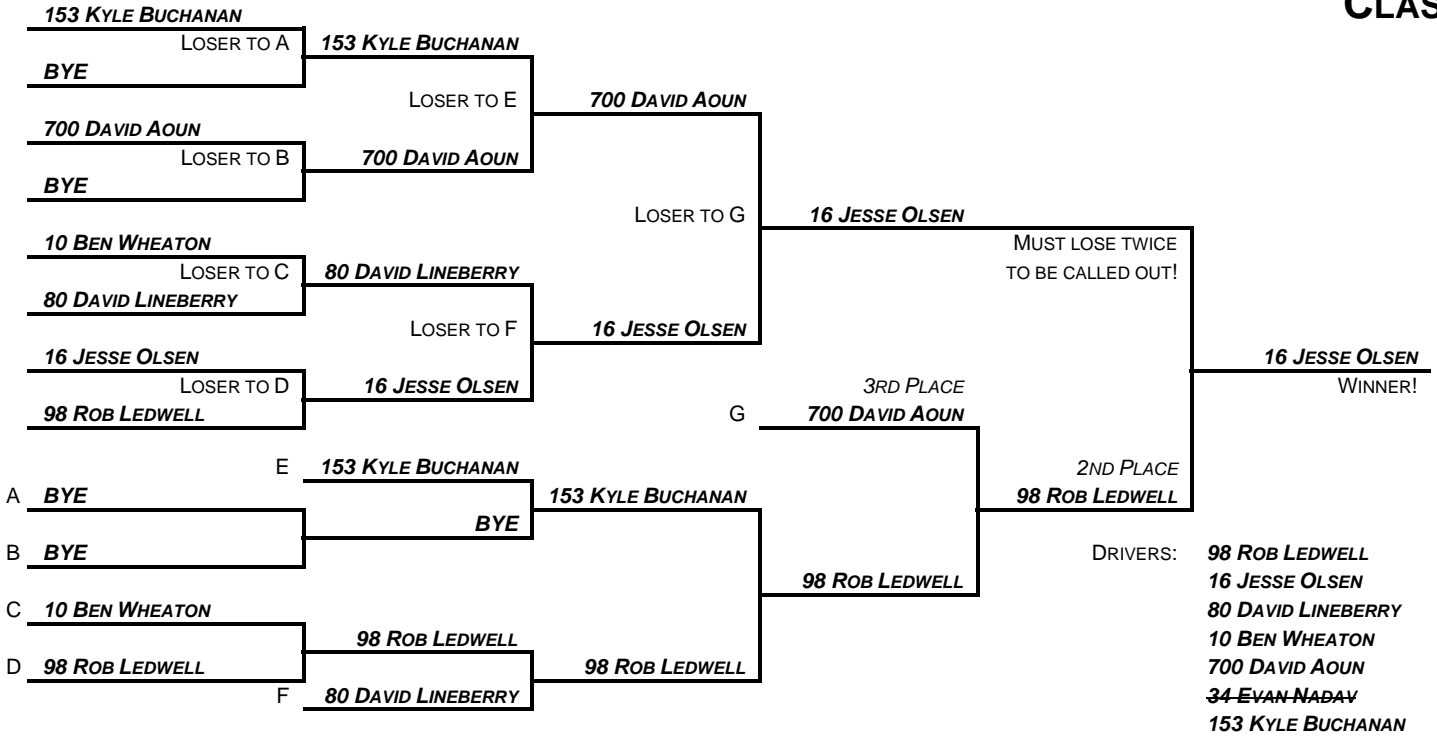

# FINAL RUNOFF

(Single Elimination)