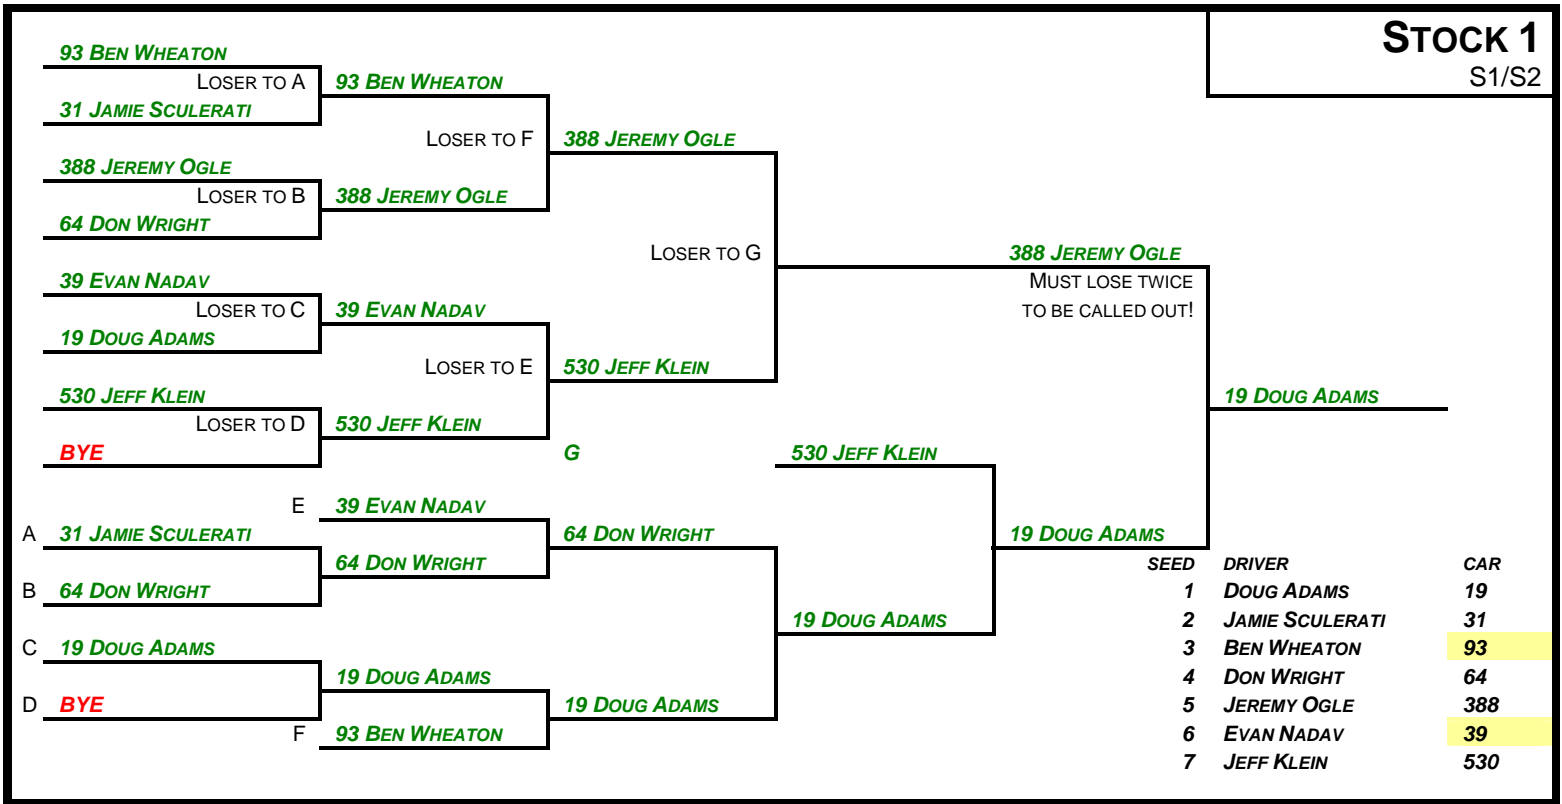

Shaded Numbers: Same color shading = Co-Driving same car
 Strike-through = DNS

Shaded Numbers: Same color shading = Co-Driving same car

Shaded Numbers: Same color shading = Co-Driving same car

Duel Group	Seed	Handicap	FAST Class	#	First	Last	Co-Driver	Year	Make	Model	Color
Mod 1	1	-50 against all	R1	99	Elliott	Harvey		1966	Datsun	2000	White
	2	+50 against R1/+25 M1	M2	817	Chris	Hammer		2013	Subaru	BRZ	White
	3	+25 against R1	M1	24	Les	Davis		1994	Ford	Mustang Cobra	Black
	4	+25 against R1	M1	87	Drew	Scoda		1987	Ford	Mustang	Blue
	5		R1	767	Kirk	Mason		1965	Ford	Cobra	Red
	6	+25 against R1	M1	23	Matt	Sullivan		2005	Mazda	MS MX-5	Orange
	Seed	Handicap	FAST Class	#	First	Last	Co-Driver	Year	Make	Model	Color
Mod 2	1		M2	5	Ron	Rice		2006	Mazda	MX-5	Silver
	2		M2	37	Steve	Frank		1994	Mazda	Miata	Red
	3		M2	34	Denny	Kort		2012	VW	Golf R	Dk Gray
	4	+25 against M2	M3	216	Brian	Kollar		1991	Nissan	240SX	Black
	5		M2	49	Don	Cross		2004	BMW	Z4 3.0i	Red
	6	+25 against M2	M3	165	Konnor	Briody	Tony	1994	Mazda	Miata	Red
	7	+25 against M2	M3	65	Tony	Briody	Konnor	1994	Mazda	Miata	Red
	Seed	Handicap	FAST Class	#	First	Last	Co-Driver	Year	Make	Model	Color
Stock 1	1		S1	19	Doug	Adams		2000	Chevy	Corvette	Gray
	2	+25 against S1	S2	31	Jamie	Sculerati		2001	Mazda	Miata	Black
	3	+25 against S1	S2	93	Ben	Wheaton	Evan	2002	Mazda	Miata	Red
	4		S1	64	Don	Wright		2006	BMW	Z4 3.0si	Silver
	5		S1	388	Jeremy	Ogle		2009	Porsche	Cayman S	White
	6	+25 against S1	S2	39	Evan	Nadav	Ben	2002	Mazda	Miata	Red
	7		S1	530	Jeff	Klein		2000	Honda	S2000	Silver
	Seed	Handicap	FAST Class	#	First	Last	Co-Driver	Year	Make	Model	Color
Stock 2	1		S4	14	Trevor	Renson	Holly	2010	Mazda	Speed3	Blue
	2		S4	8	Loren	Williams	Philip	1996	Mazda	Miata	Dk Blue
	3		S4	321	Philip	Petrie	Loren	1996	Mazda	Miata	Dk Blue
	4		S4	109	Mark	Randall		2014	Mini	Cooper S	Orange
	5	+25 against all	S5	79	Stephen	Hewitt		2012	Mazda	3	Blue
	6		S4	149	Holly	Downs	Trevor	2010	Mazda	Speed3	Blue