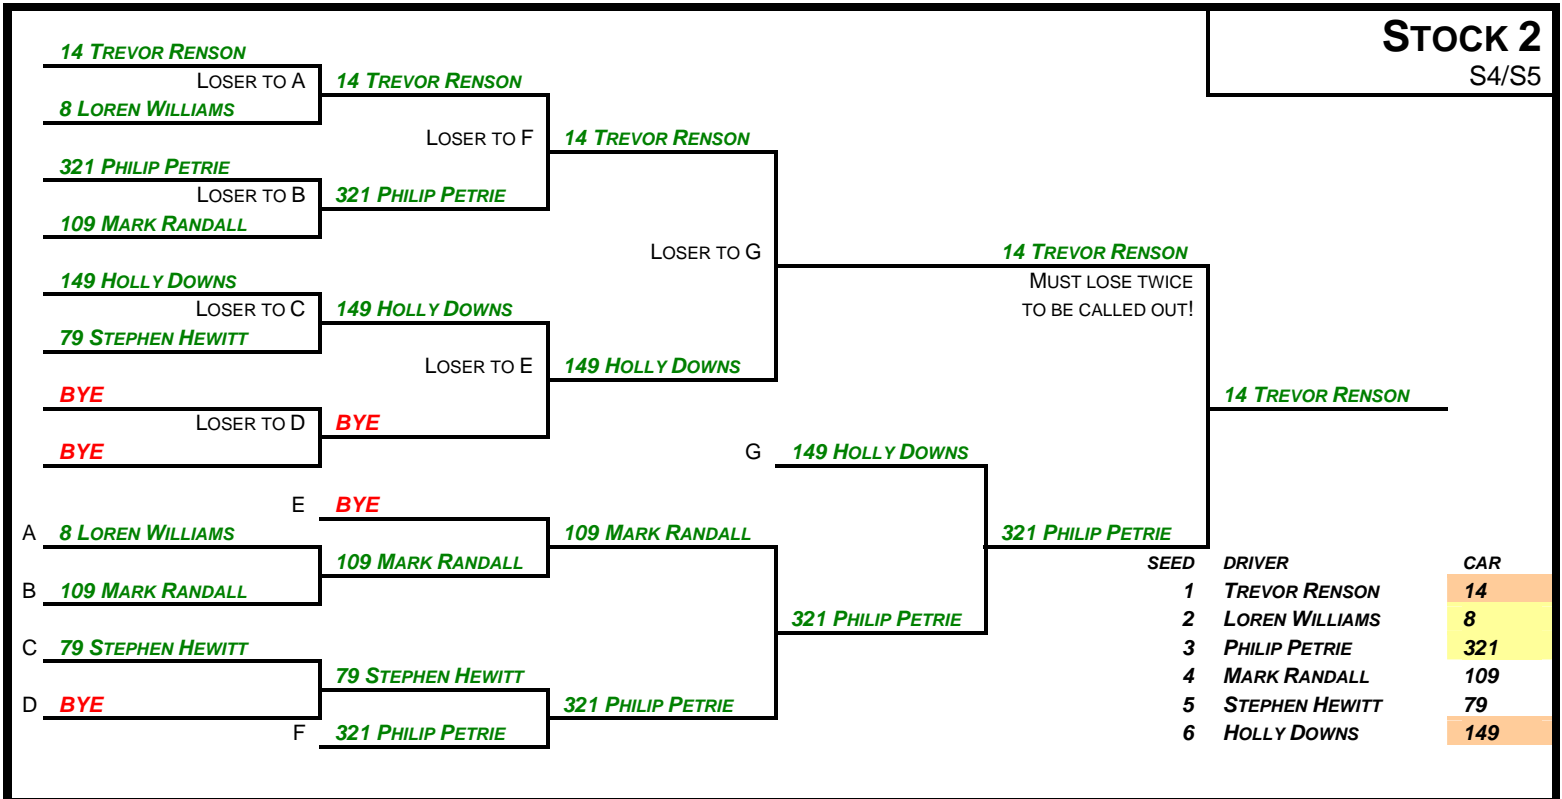

Shaded Numbers: Same color shading = Co-Driving same car
 Strike-through = DNS

Shaded Numbers: Same color shading = Co-Driving same car

Shaded Numbers: Same color shading = Co-Driving same car

Duel Group	Seed	Handicap	FAST Class	#	First	Last	Co-Driver	Year	Make	Model	Color
Mod 1	1	-50 against all	R1	99	Elliott	Harvey		1966	Datsun	2000	White
	2	+50 against R1/+25 M1	M2	817	Chris	Hammer		2013	Subaru	BRZ	White
	3	+25 against R1	M1	24	Les	Davis		1994	Ford	Mustang Cobra	Black
	4	+25 against R1	M1	87	Drew	Scoda		1987	Ford	Mustang	Blue
	5		R1	767	Kirk	Mason		1965	Ford	Cobra	Red
	6	+25 against R1	M1	23	Matt	Sullivan		2005	Mazda	MS MX-5	Orange
	Seed	Handicap	FAST Class	#	First	Last	Co-Driver	Year	Make	Model	Color
Mod 2	1		M2	5	Ron	Rice		2006	Mazda	MX-5	Silver
	2		M2	37	Steve	Frank		1994	Mazda	Miata	Red
	3		M2	34	Denny	Kort		2012	VW	Golf R	Dk Gray
	4	+25 against M2	M3	216	Brian	Kollar		1991	Nissan	240SX	Black
	5		M2	49	Don	Cross		2004	BMW	Z4 3.0i	Red
	6	+25 against M2	M3	165	Konnor	Briody	Tony	1994	Mazda	Miata	Red
	7	+25 against M2	M3	65	Tony	Briody	Konnor	1994	Mazda	Miata	Red
	Seed	Handicap	FAST Class	#	First	Last	Co-Driver	Year	Make	Model	Color
Stock 1	1		S1	19	Doug	Adams		2000	Chevy	Corvette	Gray
	2	+25 against S1	S2	31	Jamie	Sculerati		2001	Mazda	Miata	Black
	3	+25 against S1	S2	93	Ben	Wheaton	Evan	2002	Mazda	Miata	Red
	4		S1	64	Don	Wright		2006	BMW	Z4 3.0si	Silver
	5		S1	388	Jeremy	Ogle		2009	Porsche	Cayman S	White
	6	+25 against S1	S2	39	Evan	Nadav	Ben	2002	Mazda	Miata	Red
	7		S1	530	Jeff	Klein		2000	Honda	S2000	Silver
	Seed	Handicap	FAST Class	#	First	Last	Co-Driver	Year	Make	Model	Color
Stock 2	1		S4	14	Trevor	Renson	Holly	2010	Mazda	Speed3	Blue
	2		S4	8	Loren	Williams	Philip	1996	Mazda	Miata	Dk Blue
	3		S4	321	Philip	Petrie	Loren	1996	Mazda	Miata	Dk Blue
	4		S4	109	Mark	Randall		2014	Mini	Cooper S	Orange
	5	+25 against all	S5	79	Stephen	Hewitt		2012	Mazda	3	Blue
	6		S4	149	Holly	Downs	Trevor	2010	Mazda	Speed3	Blue