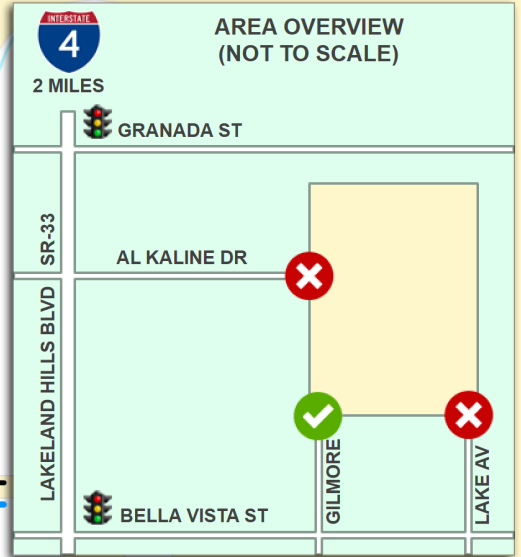

RESTROOMS

NO ENTRY

NO PARKING IN FENCED AREA

NORTH

■ = 25'

TIMING

S

T

GRID

ADDITIONAL PARKING AND VIEWING AREA 100' BEHIND TREE LINE

ENTRANT PARKING ONLY

TRAILER PARKING

4

2

1

6

5

F

<<< THROUGH STREET >>>

Lake Ave N

Gilmore Ave

ENTER HERE

GUEST PARKING

NO ENTRY